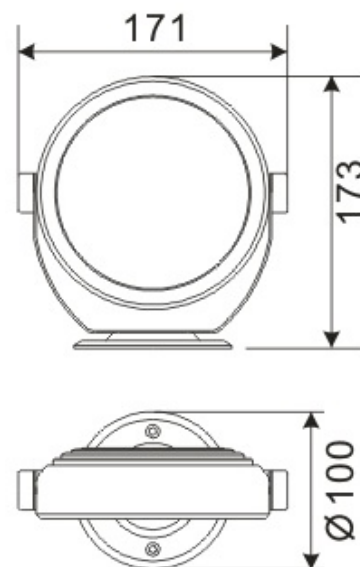

LED Wall Wash Lighting – LR-WW0105

Model No.	LR-WW0105
LED Type	CREE XP
LED Q'TY.	15
Beam Angle	15°/30°/45°
Minimum luminous flux(lm)	1350
Voltage	120-240V
LED Watt	15W
Environmental Temperature	- 20°C-60°C
Environmental Humidity	0%-95%
Safety Class	III
Safety Type	IP68
Material	Aluminium
Driver	Excluded